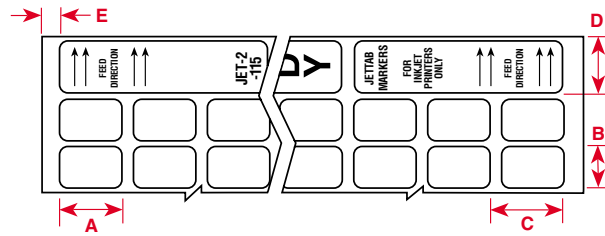

Part Number	Pieces Per Package	Material	Color	Labels Per Row	Label Width Inch (mm) A	Label Height Inch (mm) B	Horizontal Repeat Inch (mm) C	Top Margin Inch (mm) D	Left Margin Inch (mm) E	Labels Per Sheet
0.750" Label Width										
JET-2-107-10	10,000	Polyester	White	9	0.750 (19.05)	0.500 (12.70)	0.894 (22.70)	0.750 (19.05)	0.300 (7.62)	153
JET-2-115-10	10,000	Cloth	White	9	0.750 (19.05)	0.500 (12.70)	0.894 (22.70)	0.750 (19.05)	0.300 (7.62)	153
JET-14-107-5	5,000	Polyester	White	9	0.750 (19.05)	1.000 (25.40)	0.894 (22.70)	0.750 (19.05)	0.300 (7.62)	81
JET-14-113-5	5,000	Paper	White	9	0.750 (19.05)	1.000 (25.40)	0.894 (22.70)	0.750 (19.05)	0.300 (7.62)	81
JET-14-115-5	5,000	Cloth	White	9	0.750 (19.05)	1.000 (25.40)	0.894 (22.70)	0.750 (19.05)	0.300 (7.62)	81
JET-15-107-5	5,000	Polyester	White	9	0.750 (19.05)	1.250 (31.75)	0.894 (22.70)	0.750 (19.05)	0.300 (7.62)	63
JET-15-115-5	5,000	Cloth	White	9	0.750 (19.05)	1.250 (31.75)	0.894 (22.70)	0.750 (19.05)	0.300 (7.62)	63
JET-18-107-3	3,000	Polyester	White	9	0.750 (19.05)	1.500 (38.10)	0.894 (22.70)	0.750 (19.05)	0.300 (7.62)	54
JET-18-113-3	3,000	Paper	White	9	0.750 (19.05)	1.500 (38.10)	0.894 (22.70)	0.750 (19.05)	0.300 (7.62)	54
JET-18-115-3	3,000	Cloth	White	9	0.750 (19.05)	1.500 (38.10)	0.894 (22.70)	0.750 (19.05)	0.300 (7.62)	54
0.833" Label Width										
JET-22-107-3	3,000	Polyester	White	25	0.833 (21.16)	1.875 (47.63)	1.010 (25.65)	0.750 (19.05)	0.300 (7.62)	40
JET-22-113-3	3,000	Paper	White	8	0.833 (21.16)	1.875 (47.63)	1.010 (25.65)	0.750 (19.05)	0.300 (7.62)	40
1.000" Label Width										
PJET-2-107-1.5	1,500	Polyester	White	6	1.000 (25.40)	1.750 (44.45)	0.894 (22.70)	0.750 (19.05)	0.300 (7.62)	24
JET-19-107-3	3,000	Polyester	White	7	1.000 (25.40)	1.750 (44.45)	1.150 (29.21)	0.750 (19.05)	0.300 (7.62)	35
JET-19-113-3	3,000	Paper	White	7	1.000 (25.40)	1.750 (44.45)	1.150 (29.21)	0.750 (19.05)	0.300 (7.62)	35
1.437" Label Width										
JET-3-107-5	5,000	Polyester	White	5	1.437 (36.50)	0.500 (12.70)	1.615 (41.02)	0.750 (19.05)	0.300 (7.62)	85
JET-3-115-5	5,000	Cloth	White	5	1.437 (36.50)	0.500 (12.70)	1.615 (41.02)	0.750 (19.05)	0.300 (7.62)	59
JET-9-115-3	3,000	Cloth	White	5	1.437 (36.50)	0.800 (20.32)	1.615 (41.02)	0.750 (19.05)	0.300 (7.62)	55
2.750" Label Width										
JET-24-113-0.5	500	Paper	White	3	2.750 (69.85)	2.750 (69.85)	2.750 (8.10)	0.750 (19.05)	0.130 (3.30)	9
8.500" Label Width										
JET-26-107-25-SH	25	Polyester	White	1	8.500 (215.90)	11.000 (279.40)	_____	_____	_____	1
JET-26-113-25-SH	25	Paper	White	1	8.500 (215.90)	11.000 (279.40)	_____	_____	_____	1

Note: Labels in chart are sorted in order by width, height, 3 digit material number (within part number), then die number (within part number).