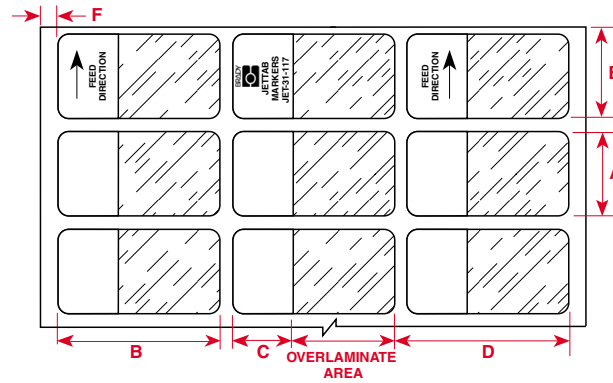

Self-Laminating Wire and Cable Markers by Size

Part Number	Pieces Per Package	Material	Color	Labels Per Row	Width Inch (mm) A	Label Height Inch (mm) B	Label Height Inch (mm) C	Write-On Repeat Inch (mm) D	Horizontal Margin Inch (mm) E	Top Margin Inch (mm) F	Left Labels Per Sheet
0.500" Label Width											
JET-27-117-5	5,000	Vinyl	White/Transparent	8	0.500 (12.70)	0.750 (19.05)	0.380 (9.65)	1.000 (25.40)	0.750 (19.05)	0.425 (10.79)	128
JET-29-117-3	3,000	Vinyl	White/Transparent	5	0.500 (12.70)	1.380 (35.05)	0.500 (12.70)	1.600 (40.64)	0.750 (19.05)	0.425 (10.79)	80
0.950" Label Width											
JET-28-117-3	3,000	Vinyl	White/Transparent	8	0.950 (24.13)	0.750 (19.05)	0.380 (9.65)	0.250 (6.35)	0.750 (19.05)	0.425 (10.79)	72
JET-30-117-2	2,000	Vinyl	White/Transparent	5	0.950 (24.13)	1.380 (35.05)	0.500 (12.70)	1.600 (40.64)	0.750 (19.05)	0.425 (10.79)	45
JET-31-117-1	1,000	Vinyl	White/Transparent	3	0.950 (24.13)	2.250 (57.15)	0.750 (19.05)	2.625 (66.67)	0.750 (19.05)	0.425 (10.79)	27
JET-33-117-1	1,000	Vinyl	White/Transparent	3	0.950 (24.13)	3.750 (95.25)	1.000 (25.40)	4.000 (101.60)	0.750 (19.05)	0.425 (10.79)	18
1.800" Label Width											
JET-32-117-0.5	500	Vinyl	White/Transparent	3	1.800 (45.72)	2.250 (57.15)	0.750 (19.05)	0.375 (9.52)	0.750 (19.05)	0.425 (10.79)	15
JET-34-117-0.5	500	Vinyl	White/Transparent	2	1.800 (45.72)	3.750 (95.25)	1.000 (25.40)	4.000 (101.60)	0.750 (19.05)	0.425 (10.79)	10

Note: Labels in chart are sorted in order by width, height, 3 digit material number (within part number), then die number (within part number).

SELF-LAMINATING WIRE AND CABLE MARKERS BY SIZE INK JET LABELS