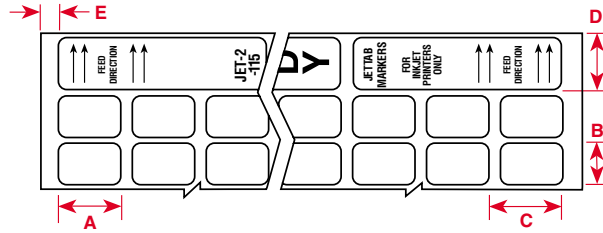

Label Index by Size

JET-4-107-10

Ink Jet Technology

Die # 4, 0.200" x 0.650" Rating Plate

Material B-107, White Polyester

Package Quantity, 10,000

PART NUMBER EXPLANATION:

Most Brady part numbers for computer printable labels follow the same four-part format: The first code indicates the technology, the second part is a number indicating the die size used (where applicable), the third part indicates the Brady material used (where applicable), and the final code indicates package quantity.